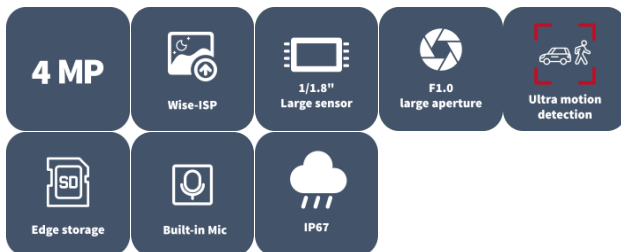

## Features

- High quality image with 4 MP, 1/1.8" CMOS sensor and F1.0 large aperture lens
- 4 MP (2688 × 1520)@25/20 fps; 4 MP (2560 × 1440)@25/20 fps; 3 MP (2304 × 1296)@30/25 fps; 1080P (1920 × 1080)@30/25 fps
- Ultra 265, H.265, H.264, MJPEG
- Supports ColorHunter with Wise-ISP technology, deeply optimizing color, detail, and smear effects in extremely low-light scenes
- 120 dB true WDR technology enables clear image in strong light scene
- Supports 9:16 corridor mode
- Built-in mic
- White light, up to 30 m (98.4 ft.) warm light distance
- MicroSD, up to 512 GB
- IP67 protection
- Supports PoE power supply
- 3-axis

## Specifications

Model	IPC3624SR-ADF28KM-WP
<b>BOM</b>	
BOM	0235UEC9
<b>Camera</b>	
Max Resolution	4 MP
Sensor	1/1.8" CMOS
Min. Illumination	Color: 0.0003 Lux (F1.0, AGC ON)
Shutter	Auto/Manual, 1 ~ 1/100000s
Adjustment Angle	Pan: 0° to 360°, Tilt: 0° to 75°, Rotate: 0° to 360°
S/N	>52 dB
WDR	120 dB
<b>Lens</b>	
Focal Length	2.8 mm
Iris Type	Fixed
Iris	F1.0
Field of View (H)	110.4°
Field of View (V)	60.5°
Field of View (D)	115.2°
<b>DORI</b>	
DORI Distance (Lens)	2.8 mm
DORI Distance (Detect)	43.4 m (142.4 ft.)
DORI Distance (Observe)	17.4 m (57.1 ft.)
DORI Distance (Recognize)	8.7 m (28.5 ft.)
DORI Distance (Identify)	4.3 m (14.1 ft.)
<b>Illuminator</b>	
Illumination Distance (Warm Light)	30 m (98.4 ft.)
Light On/Off Control	Auto/Manual
<b>Video</b>	
Video Compression	Ultra 265, H.265, H.264, MJPEG
H.264 Code Profile	Baseline profile, Main profile, High profile
Frame Rate	Main Stream: 4 MP@20 fps (default), 4 MP (2688 × 1520), max. 25 fps; 4 MP (2560 × 1440), max. 25 fps; 3 MP (2304 × 1296), max. 30 fps; 1080P (1920 × 1080), max. 30 fps; Sub Stream: 720P (1280 × 720), max. 30 fps; D1 (720 × 576), max. 30 fps; 640 × 360, max. 30 fps;
Video Bit Rate	128 Kbps to 6144 Kbps
U-code	Support
OSD	Up to 4 OSDs
Privacy Mask	Up to 4 areas
ROI	Up to 8 areas
Video Stream	Dual streams
<b>Image</b>	