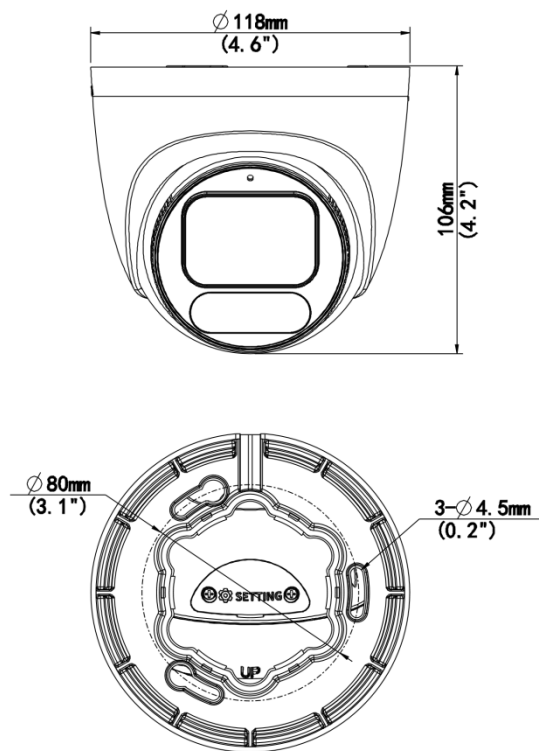

## Specifications

Model	IPC3624SR-ADF28KM-WP
<b>BOM</b>	
BOM	0235UEC9
<b>Camera</b>	
Max Resolution	4 MP
Sensor	1/1.8" CMOS
Min. Illumination	Color: 0.0003 Lux (F1.0, AGC ON)
Shutter	Auto/Manual, 1 ~ 1/100000s
Adjustment Angle	Pan: 0° to 360°, Tilt: 0° to 75°, Rotate: 0° to 360°
S/N	>52 dB
WDR	120 dB
<b>Lens</b>	
Focal Length	2.8 mm
Iris Type	Fixed
Iris	F1.0
Field of View (H)	110.4°
Field of View (V)	60.5°
Field of View (D)	115.2°
<b>DORI</b>	
DORI Distance (Lens)	2.8 mm
DORI Distance (Detect)	43.4 m (142.4 ft.)
DORI Distance (Observe)	17.4 m (57.1 ft.)
DORI Distance (Recognize)	8.7 m (28.5 ft.)
DORI Distance (Identify)	4.3 m (14.1 ft.)
<b>Illuminator</b>	
Illumination Distance (Warm Light)	30 m (98.4 ft.)
Light On/Off Control	Auto/Manual
<b>Video</b>	
Video Compression	Ultra 265, H.265, H.264, MJPEG
H.264 Code Profile	Baseline profile, Main profile, High profile
Frame Rate	Main Stream: 4 MP@20 fps (default), 4 MP (2688 × 1520), max. 25 fps; 4 MP (2560 × 1440), max. 25 fps; 3 MP (2304 × 1296), max. 30 fps; 1080P (1920 × 1080), max. 30 fps; Sub Stream: 720P (1280 × 720), max. 30 fps; D1 (720 × 576), max. 30 fps; 640 × 360, max. 30 fps;
Video Bit Rate	128 Kbps to 6144 Kbps
U-code	Support
OSD	Up to 4 OSDs
Privacy Mask	Up to 4 areas
ROI	Up to 8 areas
Video Stream	Dual streams
<b>Image</b>	

## Dimensions